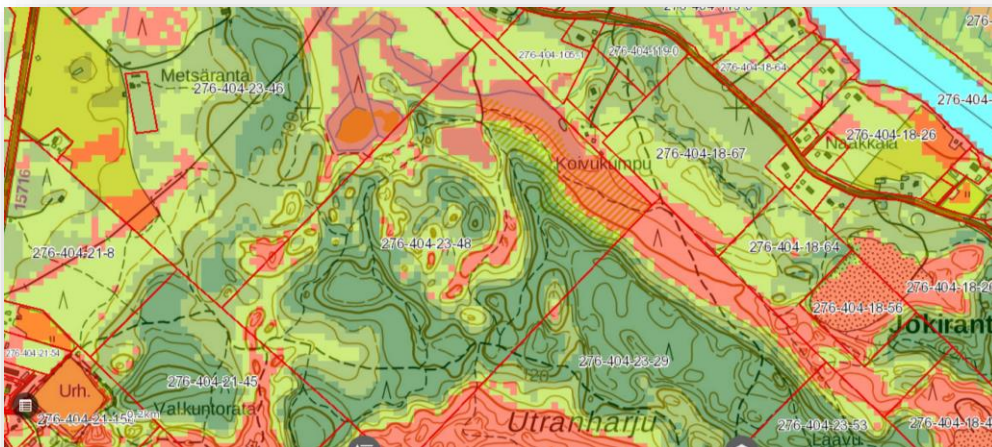

Field trip – Demonstration of Finnish wood supply chain, for instance...